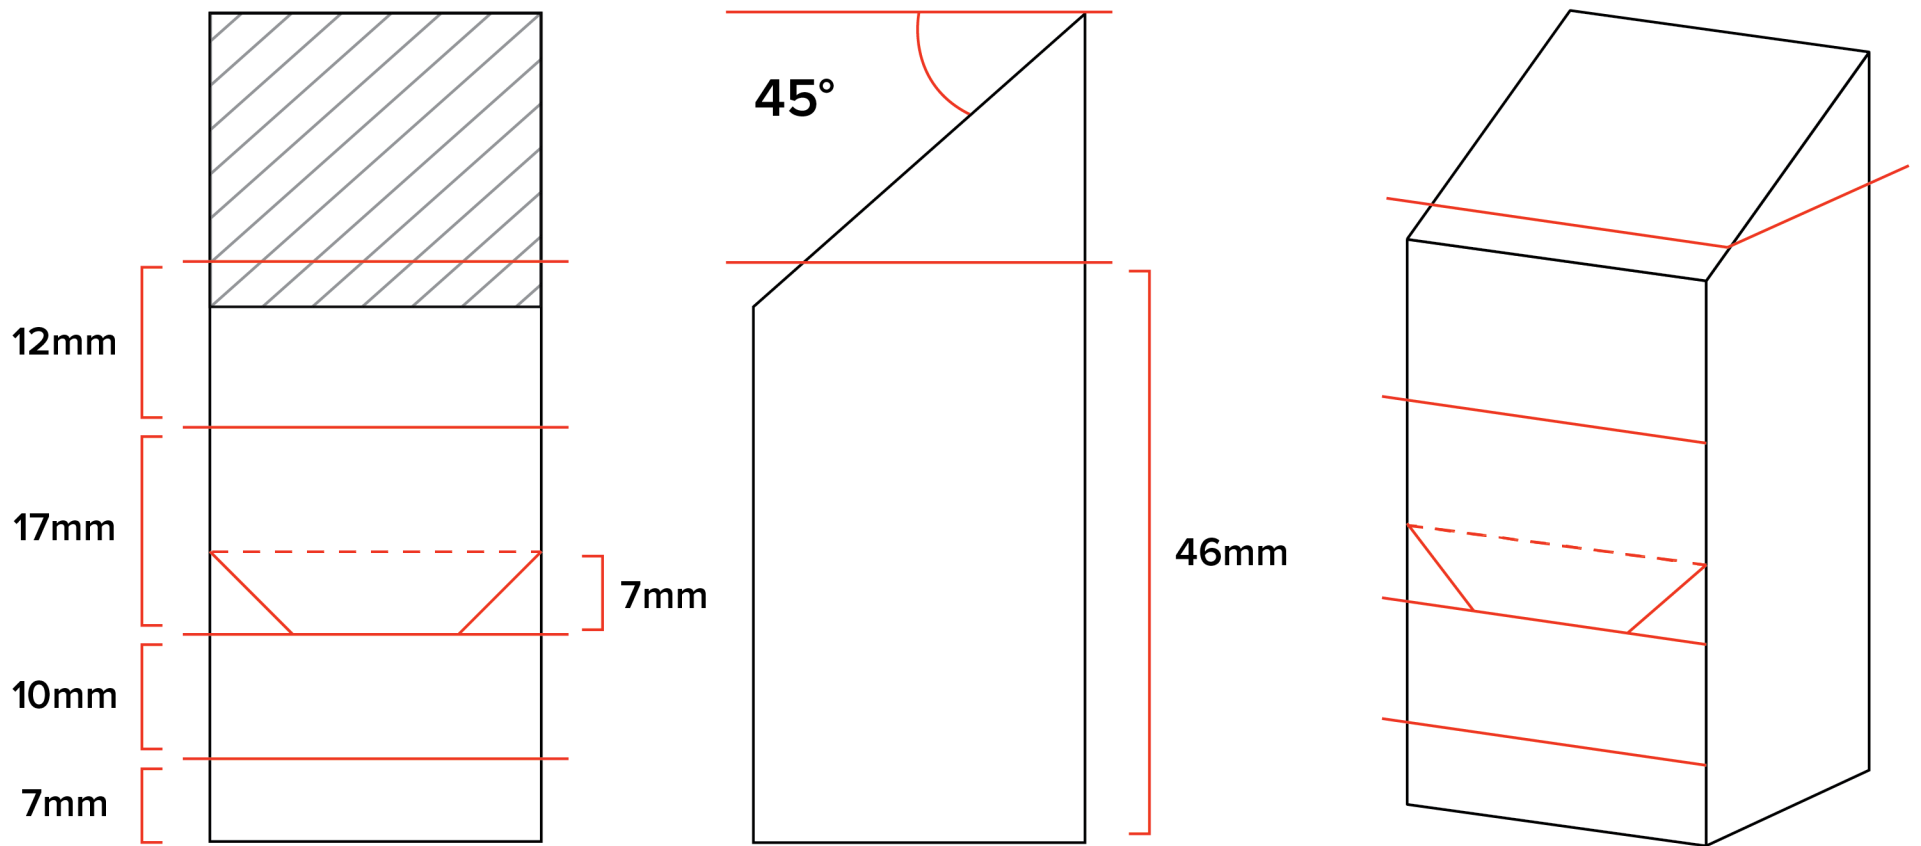

Bunny Template

1 inch x 2.5 inch Block

Bunny Template

25mm x 65mm Block

Cutout Template

100%

200%