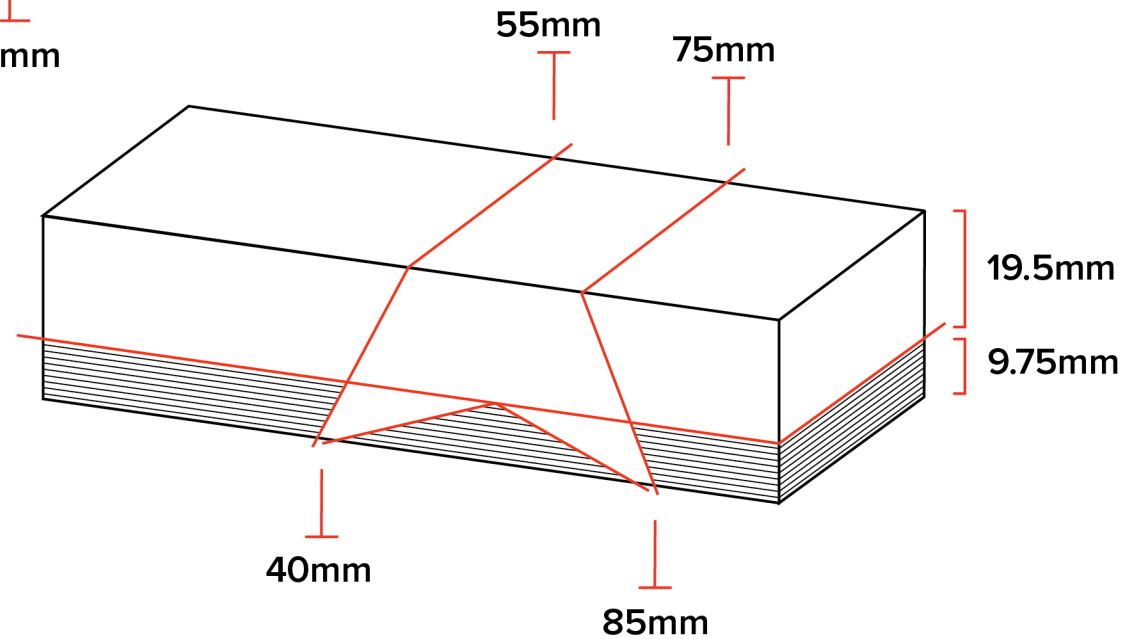

Fox Template

1 inch x 4 inch Block

Fox Template

25mm x 105mm Block

Cutout Template

100%

200%