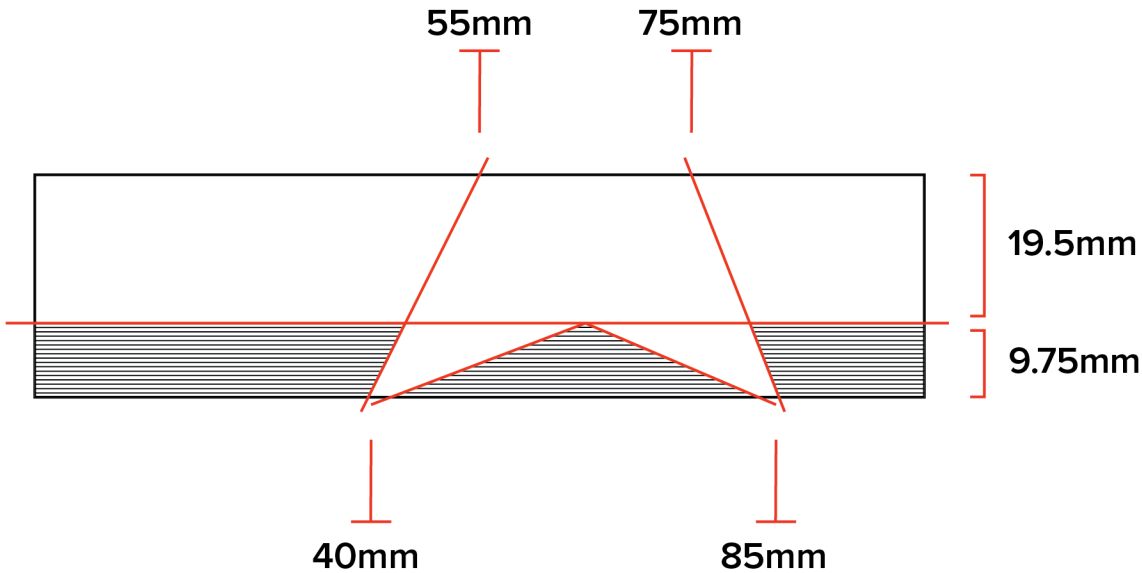

Fox Template

1 inch x 4 inch Block

Fox Template

25mm x 105mm Block

Cutout Template

100%

200%